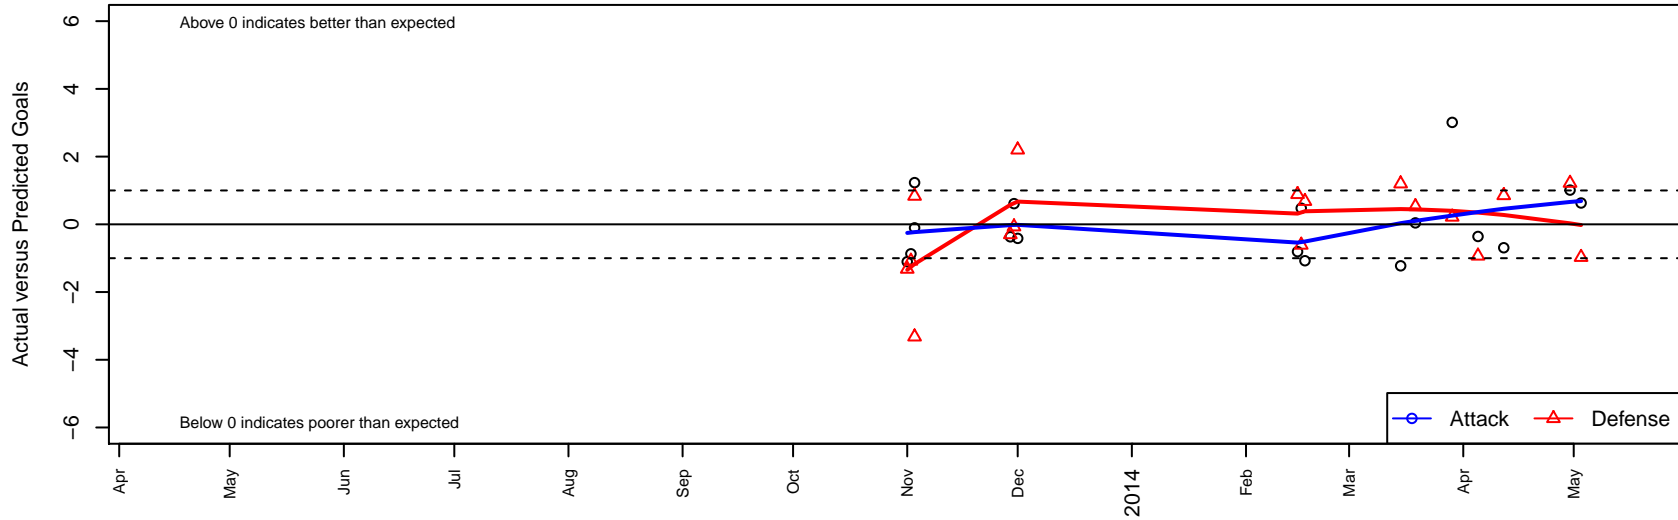

FC Nova SuperNova Black B98

FC Nova
 Boise, ID
 B98 total strength=1345
 attack=8.26 defense=5.29
 fall league = Spr Idaho D3 U15/16 Division 2 U
 notes= Christiansen 2013
 alt names used:
 FC NOVA BLACK (ID)
 FC NOVA SUPER NOVA GREY (ID)
 FC SuperNova B98
 FC SuperNova
 FC NOVA BLACK – CC (ID)

Venues played:
 FC Nova Fall Showcase U14/U15B King U15
 LV Thanksgiving Classic WCDA U15
 PDT Phoenix WCDA U15
 Spr Idaho D3 U15/16 Division 2 U16

FC Nova SuperNova Black B98
 Dots are actual minus expected GF (blue circles) and GA (red triangles).
 Blue line is smoothed change in attack strength. Red is smoothed change in defense strength.